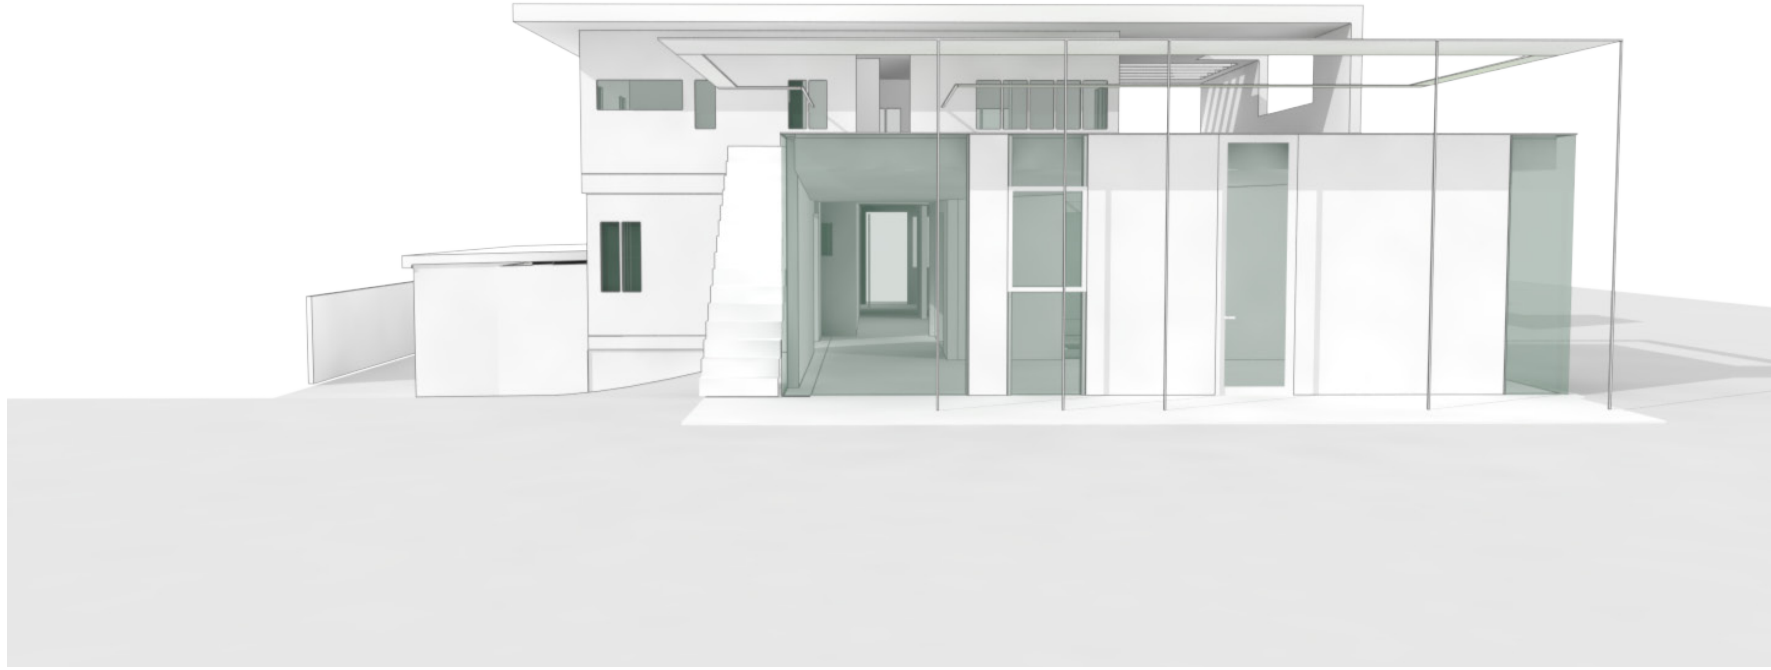

corner view

SSD

171 BROOKLINE ST. | CAMBRIDGE MA 02139
T 617.576.9300 F 866.677.3878 www.ssdarchitecture.com

SHEET TITLE:

View from corner

TOWER:

119 PARK

DATE: 13 January 2011

JOB NO.:

1012

SCALE:

SD-14

side view

SSD

171 BROOKLINE ST. | CAMBRIDGE MA 02139
T 617.576.9300 F 866.677.3878 www.ssdarchitecture.com

SHEET TITLE:

View from front

TOWER:

119 PARK

DATE: 13 January 2011

JOB NO.:

1012

SCALE:

SD-15