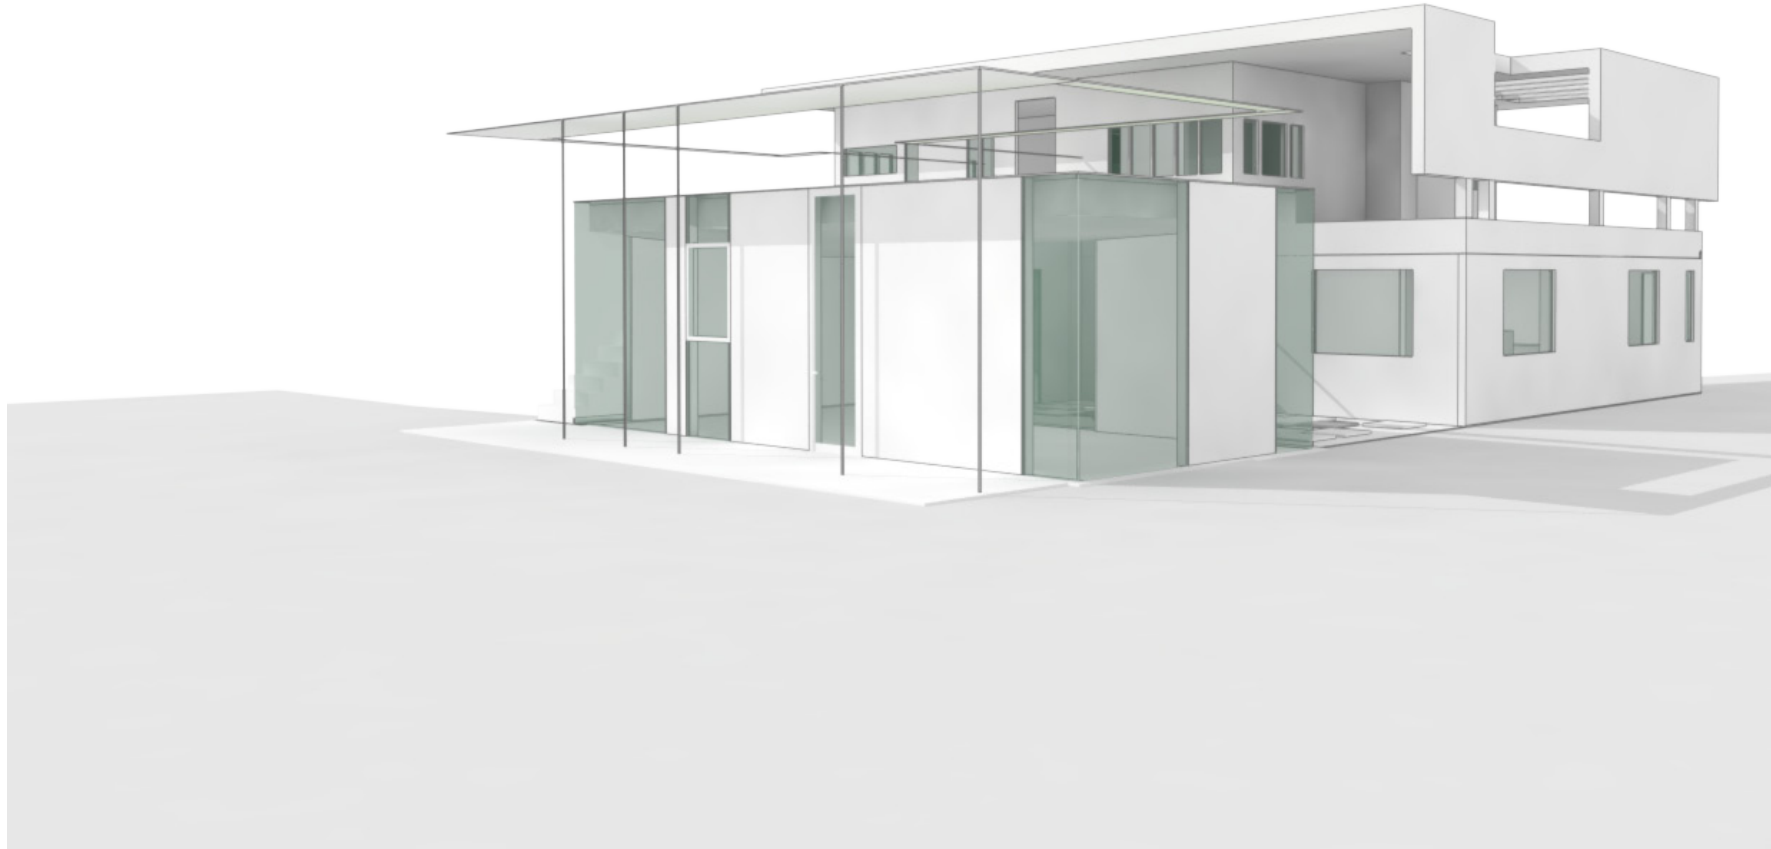

aerial view

| | | | |
|--|--------------------------------------|---------------------------------|--------------|
| SSD 171 BROOKLINE ST. CAMBRIDGE MA 02139 T 617.576.9300 F 866.677.3878 www.ssdarchitecture.com | sheet title: aerial scheme | date: 13 January 2011 | SD-13 |
| | project: 119 PARK | job no.: 1012 | |

corner view

SSD

171 BROOKLINE ST. | CAMBRIDGE MA 02139
T 617.576.9300 F 866.677.3878 www.ssdarchitecture.com

SHEET TITLE:

View from corner

TOWER:

119 PARK

DATE: 13 January 2011

JOB NO.:

1012

SCALE:

SD-14

side view

SSD

171 BROOKLINE ST. | CAMBRIDGE MA 02139
T 617.576.9300 F 866.677.3878 www.ssdarchitecture.com

SHEET TITLE:

View from front

TOWER:

119 PARK

DATE: 13 January 2011

JOB NO.:

1012

SCALE:

SD-15